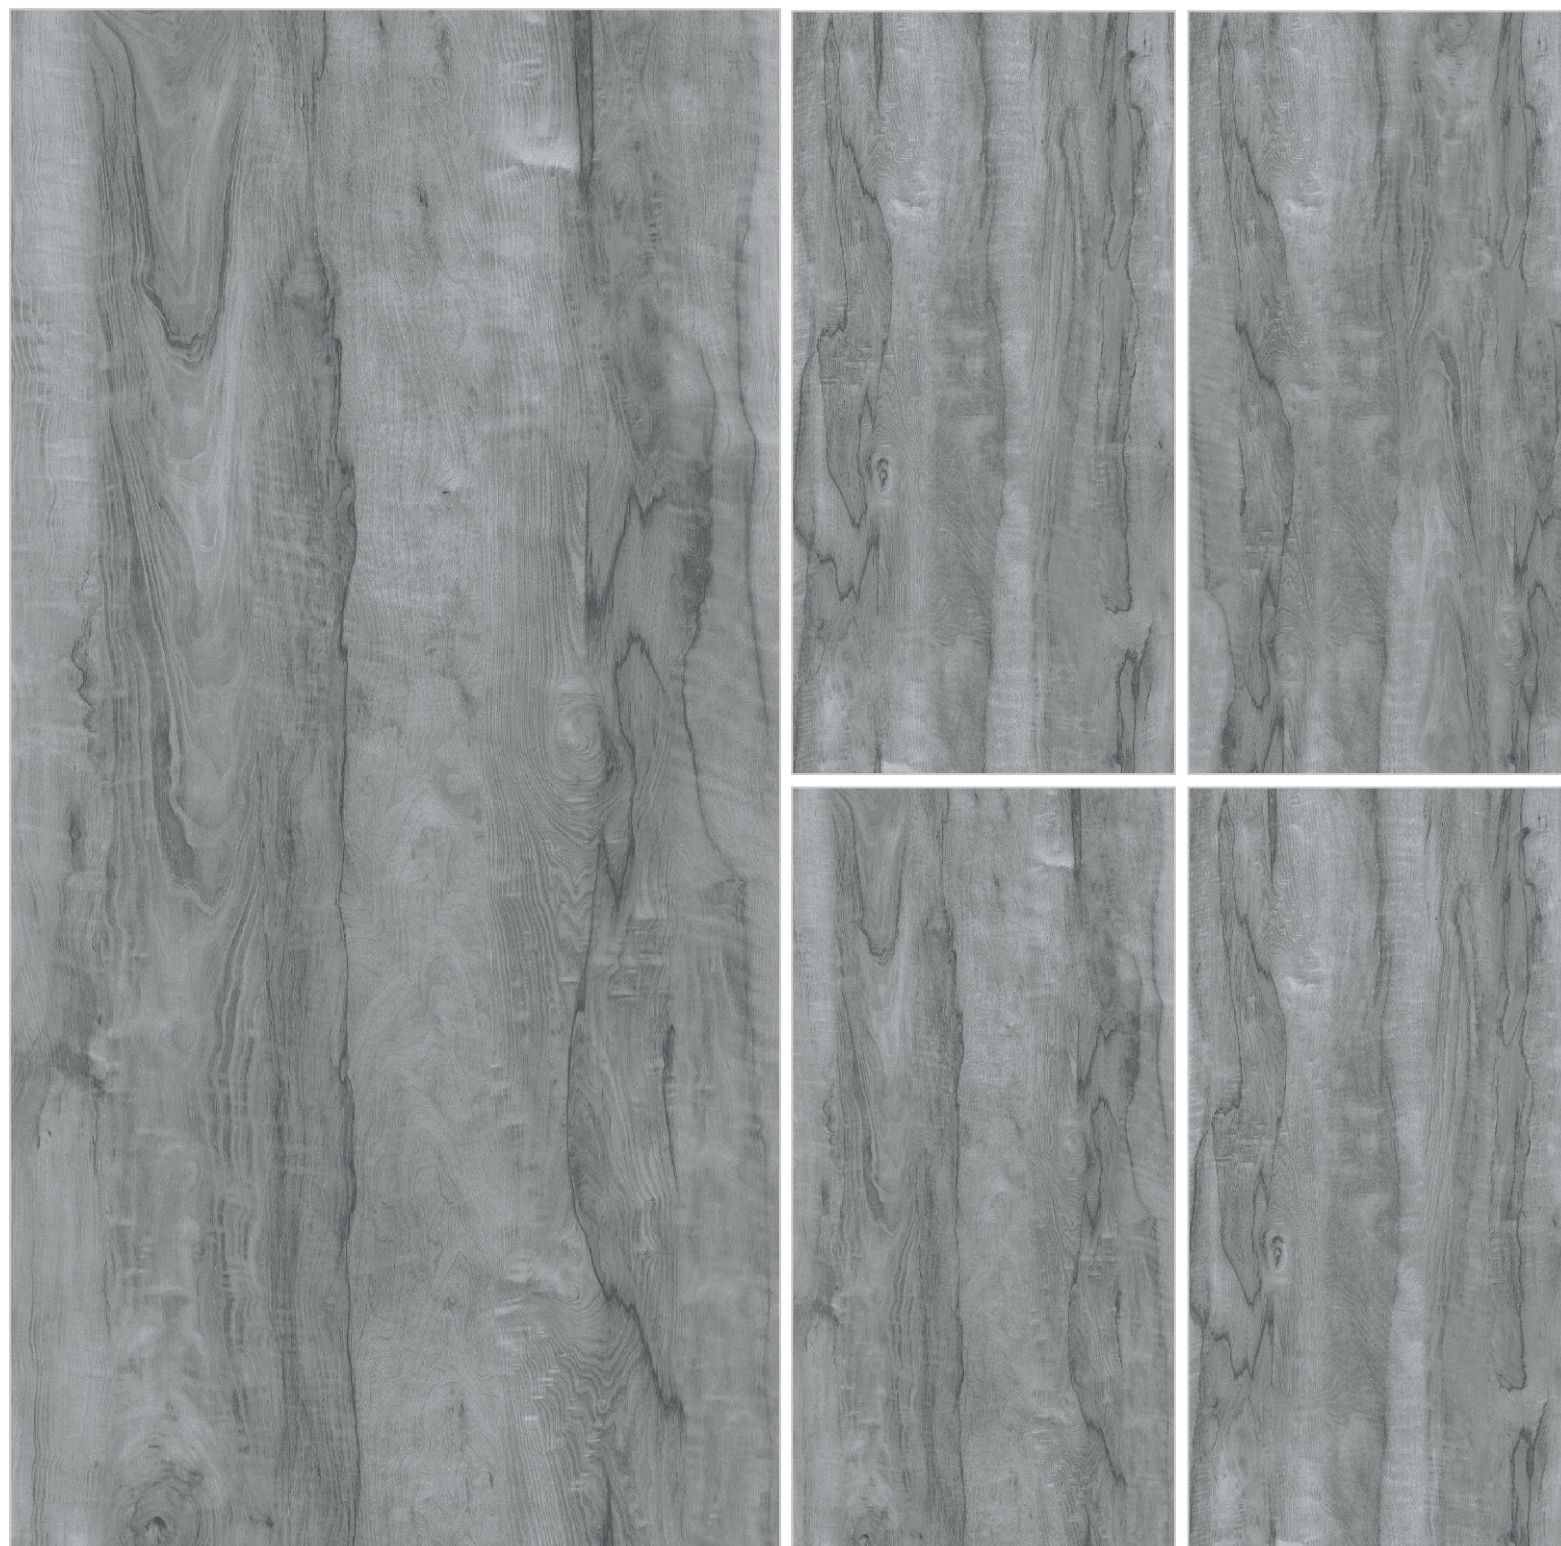

NATIVE GREY

Size

600X1200MM

Finish

Matt

Thickness

8.5MM

Random

3