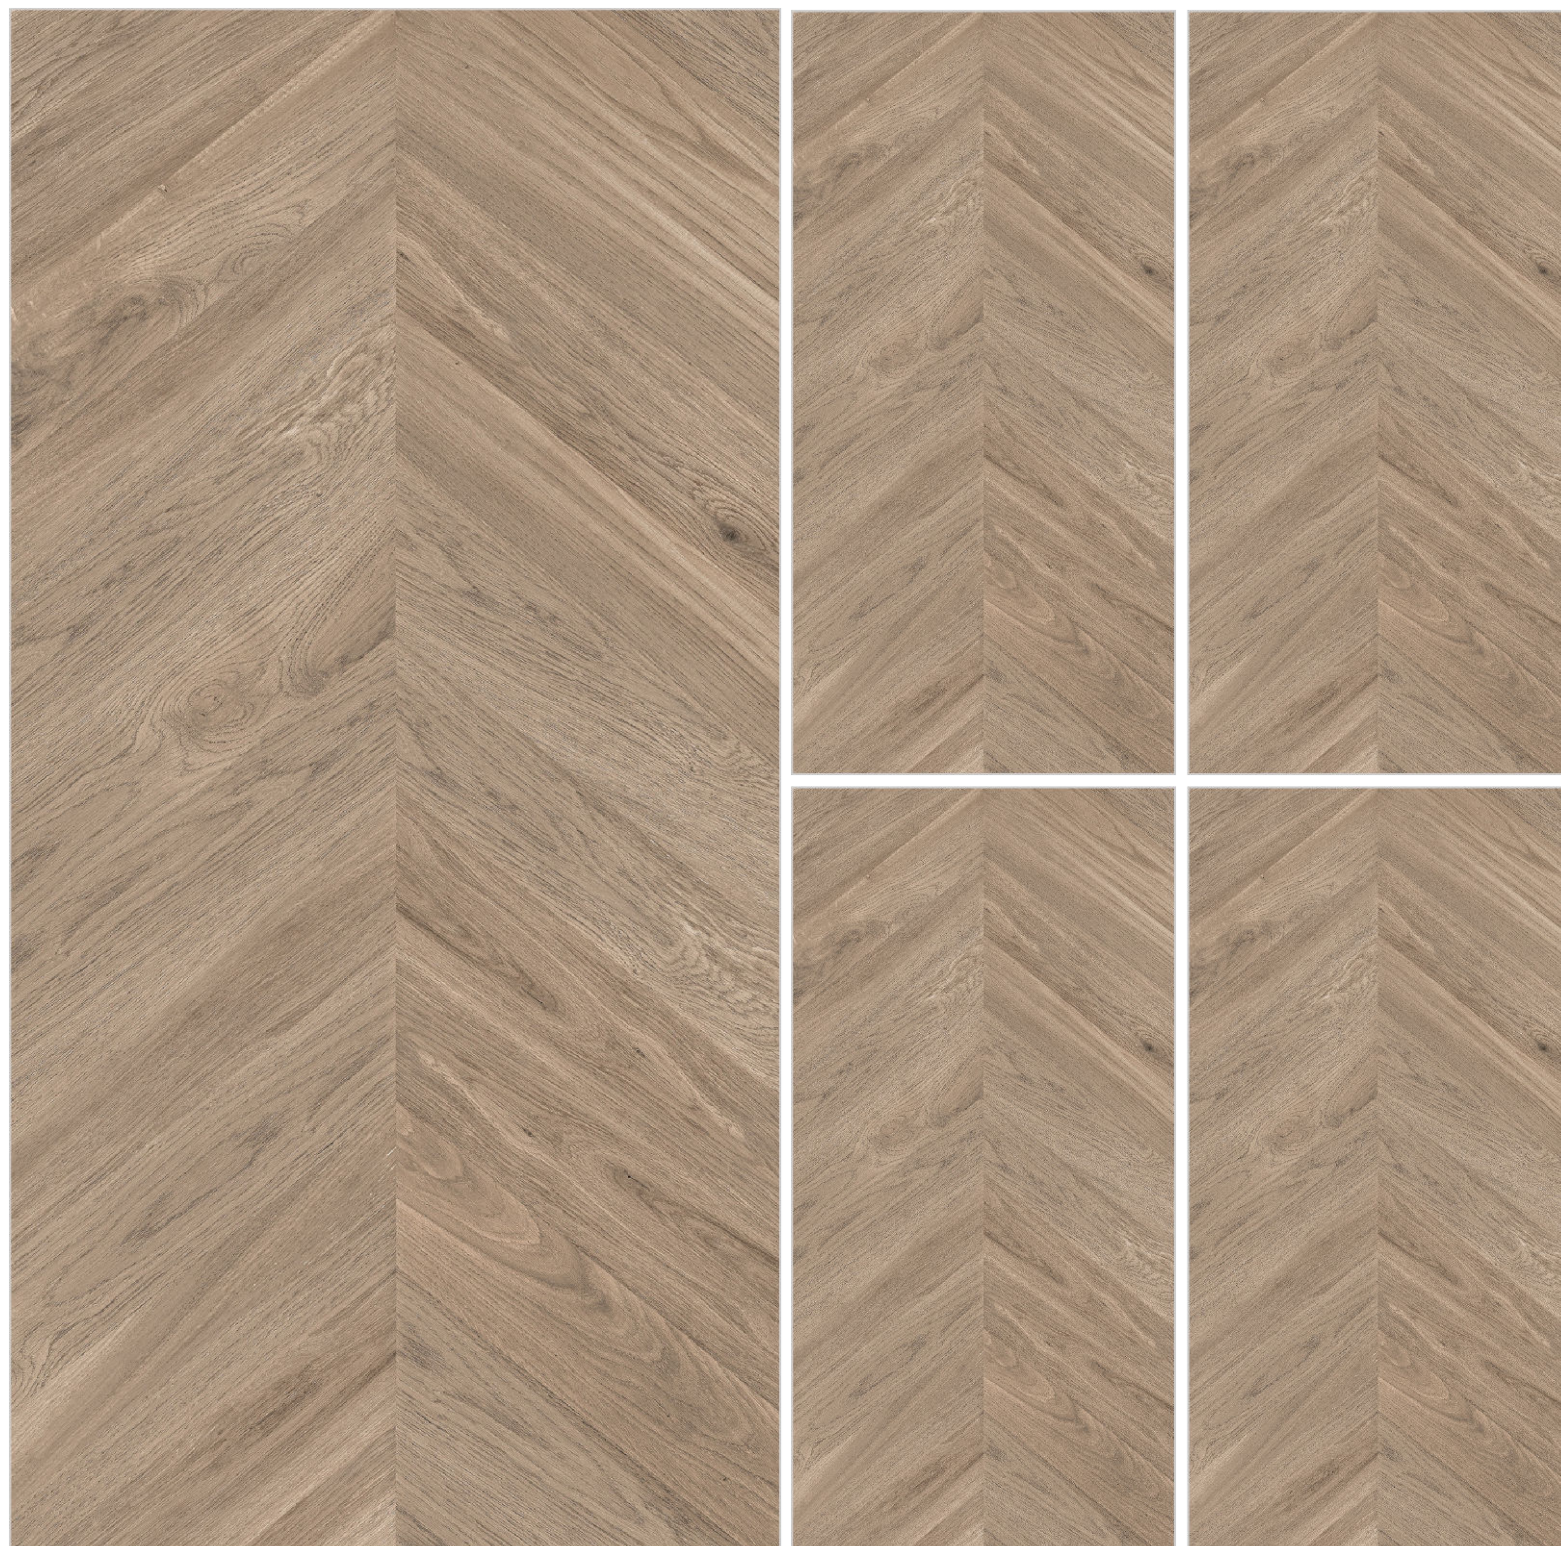

Thickness

8.5MM

Random

1

BARRIQUE NERO LIGHT

CHEVON WOOD

Size

600X1200MM