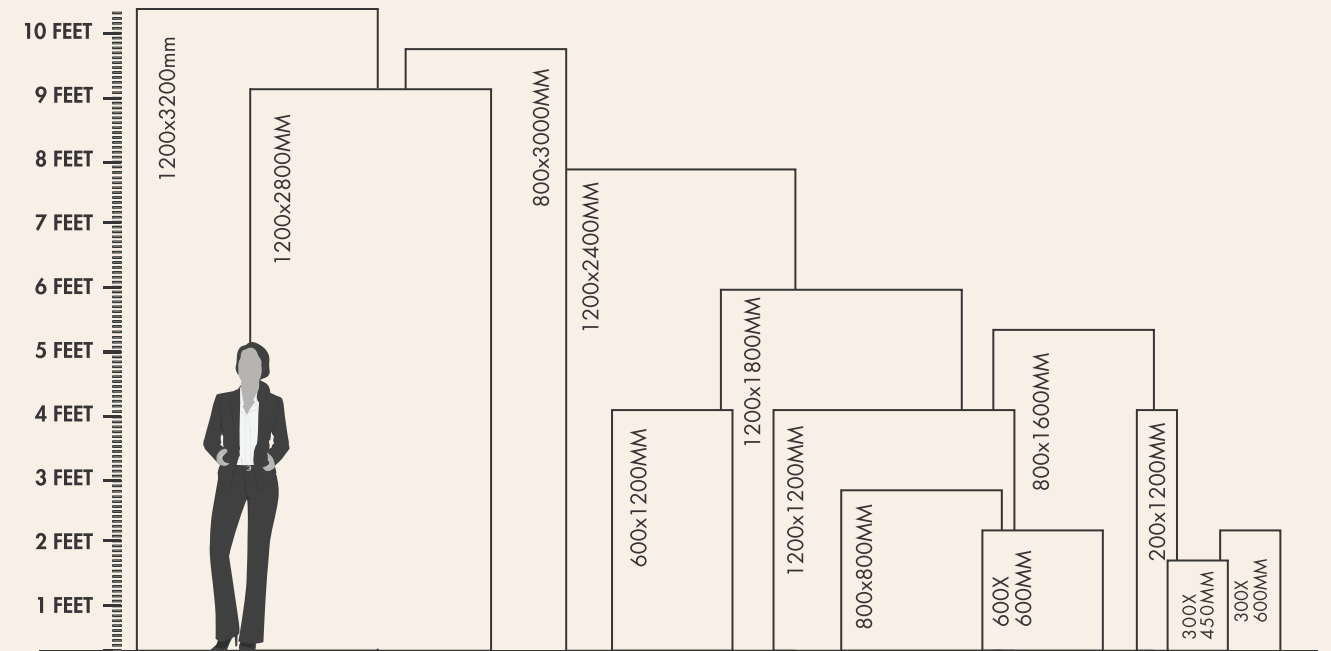

WIDE RANGE OF GVT, PGVT, CERAMIC & PORCELAIN TILES IN MULTIPLE SIZES & FINISHES

- ✓ **PORCELAIN TILES** ⇄ 8MM
- ✓ **SLAB** ⇄ 6,9,12,15MM
- ✓ **FULL BODY** ⇄ 8.5MM & 15MM
- ✓ **CERAMIC WALL** ⇄ 9MM
- ✓ **CERAMIC FLOOR** ⇄ 8.5MM
- ✓ **DOUBLE CHARGE** ⇄ 8MM